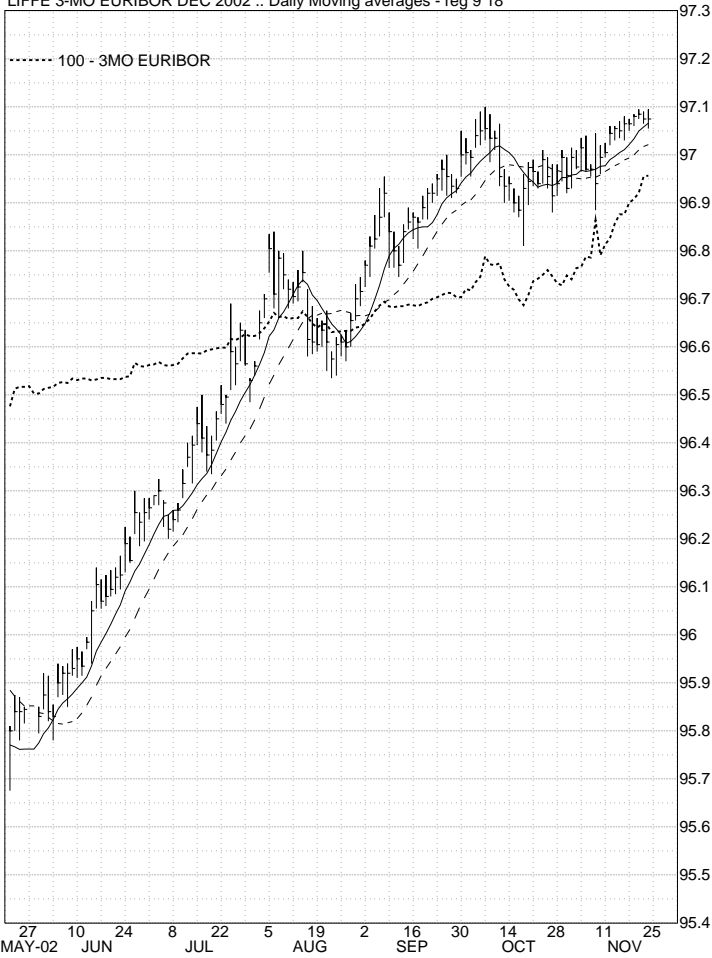

# GE1 EURIBOR #1

HTTP://WWW.EUROBONDONLINE.COM  
LIFFE 3-MO EURIBOR DEC 2002 .. Daily Moving averages - reg 9 18

HTTP://WWW.EUROBONDONLINE.COM  
EURIBOR#1 - EURIBOR#9-12 GREEN .. Daily Close only plot

HTTP://WWW.EUROBONDONLINE.COM  
LIFFE 3-MO EURIBOR MAR 2003 .. Daily Moving averages - reg 9 18

HTTP://WWW.EUROBONDONLINE.COM  
EURIBOR#2 - EURIBOR#9-12 GREEN .. Daily Close only plot